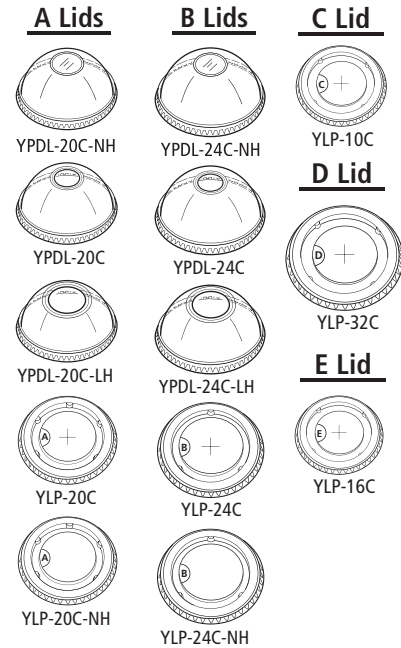

## Product Specifications

Product Number	Description	Lid Size	Packing Sleeve	Case	Cases/ Unit Load
<b>Clear Cups</b>					
YP-7C	7 oz. Clear PET Cup	--	20/50	1,000	30
YP-9C	9 oz. Clear PET Squat Cup	A	15/65	975	24
YP-90C	9 oz. Tall Clear PET Cup	C	20/45	900	27
YP-10C	10 oz. Clear PET Cup	C	20/45	900	27
YP-12C	12 oz. Clear PET Cup	E	24/40	960	18
YP-1214C	12 - 14 oz. Clear PET Cup	A	9/60	540	28
YP-1412C	14 - 12 oz. Clear PET Cup	B	10/70	700	24
YP-160C	16 - 18 oz. Clear PET Cup	B	10/70	700	18
YP-162C	16 oz. Tall Clear PET Cup	A	10/50	500	24
YP-20C	20 oz. Clear PET Cup	A	10/50	500	18
YP-21C	20 oz. Clear PET Cup	B	10/60	600	18
YP-24C	24 oz. Clear PET Cup	B	10/60	600	18
YP-32C	32 oz. Clear PET Cup	D	6/40	240	24
YP-M32C	32 oz. Clear PET Motor Cup	D	10/30	300	18
<b>Clear Sundae Cups</b>					
YP-S45C	4.5 oz. Clear PET Sundae Dish	A	18/50	900	28
YP-S5C	5 oz. Clear PET Sundae Dish	A	18/50	900	28
YP-S8C	8 oz. Clear PET Sundae Dish	A	15/60	900	27
P-S12C	12 oz. Clear PET Sundae Dish	B	20/50	1,000	18
<b>Clear Cup Lids</b>					
YLP-10C	Clear Flat Lid w/Straw Slot	C	12/80	960	56
YLP-16C	Clear Flat Lid w/Straw Slot	E	15/75	1,125	27
YLP-20C	Clear Flat Lid w/Straw Slot	A	12/85	1,020	30
YLP-24C	Clear Flat Lid w/Straw Slot	B	12/85	1,020	24
YLP-32C	Clear Flat Lid w/Straw Slot	D	13/75	975	21
YPDL-20C	Clear Dome Lid w/Small Hole	A	12/75	900	30
YPDL-20C-NH	Clear Dome Lid w/No Hole	A	12/75	900	30
YPDL-20C-LH	Clear Dome Lid w/Large Hole	A	12/75	900	30
YPDL-20C-NH	Clear Flat Lid w/No Straw Slot	A	12/85	1,020	30
YPDL-24C	Clear Dome Lid w/Small Hole	B	12/75	900	24
YPDL-24C-LH	Clear Dome Lid w/Large Hole	B	12/75	900	24
YLP-24C-NH	Clear Flat Lid w/No Straw Slot	B	12/85	1,020	24
YPDL-24C-NH	Clear Dome Lid w/No Hole	B	12/75	900	24