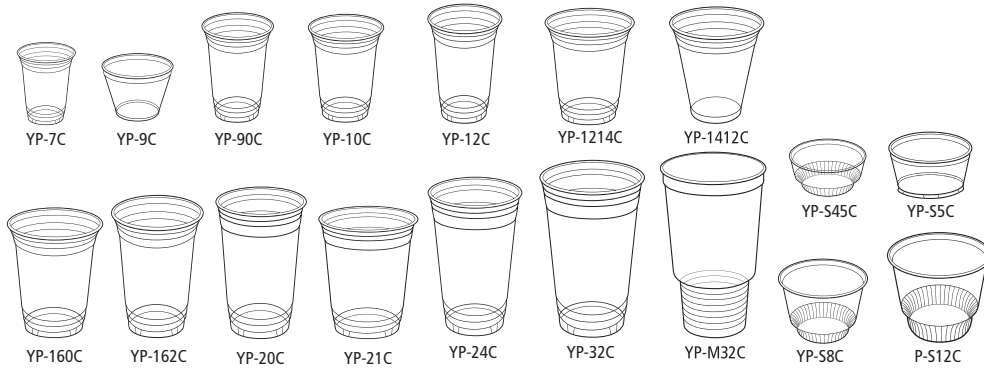

## Product Specifications

Product Number	Description	Lid Size	Packing Sleeve	Case	Cases/ Unit Load
<b>Clear Cups</b>					
YP-7C	7 oz. Clear PET Cup	--	20/50	1,000	30
YP-9C	9 oz. Clear PET Squat Cup	A	15/65	975	24
YP-90C	9 oz. Tall Clear PET Cup	C	20/45	900	27
YP-10C	10 oz. Clear PET Cup	C	20/45	900	27
YP-12C	12 oz. Clear PET Cup	E	24/40	960	18
YP-1214C	12 - 14 oz. Clear PET Cup	A	9/60	540	28
YP-1412C	14 - 12 oz. Clear PET Cup	B	10/70	700	24
YP-160C	16 - 18 oz. Clear PET Cup	B	10/70	700	18
YP-162C	16 oz. Tall Clear PET Cup	A	10/50	500	24
YP-20C	20 oz. Clear PET Cup	A	10/50	500	18
YP-21C	20 oz. Clear PET Cup	B	10/60	600	18
YP-24C	24 oz. Clear PET Cup	B	10/60	600	18
YP-32C	32 oz. Clear PET Cup	D	6/40	240	24
YP-M32C	32 oz. Clear PET Motor Cup	D	10/30	300	18
<b>Clear Sundae Cups</b>					
YP-S45C	4.5 oz. Clear PET Sundae Dish	A	18/50	900	28
YP-S5C	5 oz. Clear PET Sundae Dish	A	18/50	900	28
YP-S8C	8 oz. Clear PET Sundae Dish	A	15/60	900	27
P-S12C	12 oz. Clear PET Sundae Dish	B	20/50	1,000	18
<b>Clear Cup Lids</b>					
YLP-10C	Clear Flat Lid w/Straw Slot	C	12/80	960	56
YLP-16C	Clear Flat Lid w/Straw Slot	E	15/75	1,125	27
YLP-20C	Clear Flat Lid w/Straw Slot	A	12/85	1,020	30
YLP-24C	Clear Flat Lid w/Straw Slot	B	12/85	1,020	24
YLP-32C	Clear Flat Lid w/Straw Slot	D	13/75	975	21
YPDL-20C	Clear Dome Lid w/Small Hole	A	12/75	900	30
YPDL-20C-NH	Clear Dome Lid w/No Hole	A	12/75	900	30
YPDL-20C-LH	Clear Dome Lid w/Large Hole	A	12/75	900	30
YPDL-20C-NH	Clear Flat Lid w/No Straw Slot	A	12/85	1,020	30
YPDL-24C	Clear Dome Lid w/Small Hole	B	12/75	900	24
YPDL-24C-LH	Clear Dome Lid w/Large Hole	B	12/75	900	24
YLP-24C-NH	Clear Flat Lid w/No Straw Slot	B	12/85	1,020	24
YPDL-24C-NH	Clear Dome Lid w/No Hole	B	12/75	900	24