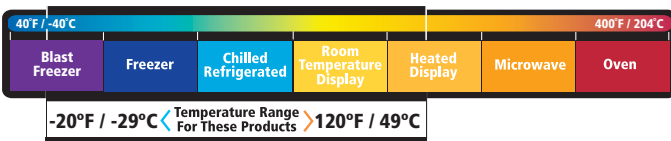

## Product Specifications

Product Number	Description	Lid Size	Packing Sleeve	Case	Cases/ Unit Load
<b>Clear Cups</b>					
YP-7C	7 oz. Clear PET Cup	--	20/50	1,000	30
YP-9C	9 oz. Clear PET Squat Cup	A	15/65	975	24
YP-90C	9 oz. Tall Clear PET Cup	C	20/45	900	27
YP-10C	10 oz. Clear PET Cup	C	20/45	900	27
YP-12C	12 oz. Clear PET Cup	E	24/40	960	18
YP-1214C	12 - 14 oz. Clear PET Cup	A	9/60	540	28
YP-1412C	14 - 12 oz. Clear PET Cup	B	10/70	700	24
YP-160C	16 - 18 oz. Clear PET Cup	B	10/70	700	18
YP-162C	16 oz. Tall Clear PET Cup	A	10/50	500	24
YP-20C	20 oz. Clear PET Cup	A	10/50	500	18
YP-21C	20 oz. Clear PET Cup	B	10/60	600	18
YP-24C	24 oz. Clear PET Cup	B	10/60	600	18
YP-32C	32 oz. Clear PET Cup	D	6/40	240	24
YP-M32C	32 oz. Clear PET Motor Cup	D	10/30	300	18
<b>Clear Sundae Cups</b>					
YP-S45C	4.5 oz. Clear PET Sundae Dish	A	18/50	900	28
YP-S5C	5 oz. Clear PET Sundae Dish	A	18/50	900	28
YP-S8C	8 oz. Clear PET Sundae Dish	A	15/60	900	27
P-S12C	12 oz. Clear PET Sundae Dish	B	20/50	1,000	18
<b>Clear Cup Lids</b>					
YLP-10C	Clear Flat Lid w/Straw Slot	C	12/80	960	56
YLP-16C	Clear Flat Lid w/Straw Slot	E	15/75	1,125	27
YLP-20C	Clear Flat Lid w/Straw Slot	A	12/85	1,020	30
YLP-24C	Clear Flat Lid w/Straw Slot	B	12/85	1,020	24
YLP-32C	Clear Flat Lid w/Straw Slot	D	13/75	975	21
YPDL-20C	Clear Dome Lid w/Small Hole	A	12/75	900	30
YPDL-20C-NH	Clear Dome Lid w/No Hole	A	12/75	900	30
YPDL-20C-LH	Clear Dome Lid w/Large Hole	A	12/75	900	30
YPDL-20C-NH	Clear Flat Lid w/No Straw Slot	A	12/85	1,020	30
YPDL-24C	Clear Dome Lid w/Small Hole	B	12/75	900	24
YPDL-24C-LH	Clear Dome Lid w/Large Hole	B	12/75	900	24
YLP-24C-NH	Clear Flat Lid w/No Straw Slot	B	12/85	1,020	24
YPDL-24C-NH	Clear Dome Lid w/No Hole	B	12/75	900	24