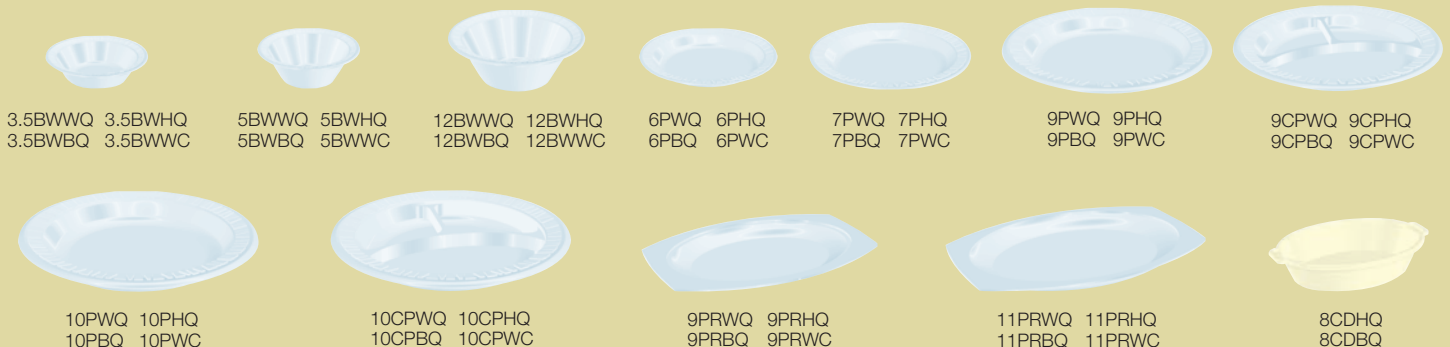

QUIET
CLASSIC®

Laminated

Stock Number			Description	Packing Per Bag	Packing Per Case	Case Cube	Case Weight	Case Cube	Case Weight
White	Honey	Black							
3.5BWWQ	3.5BWHQ	3.5BWBQ	3 1/2-4 oz. Bowl	125	1000	2.0	4.6	2.0	4.6
5BWWQ	5BWHQ	5BWBQ	5-6 oz. Bowl	125	1000	2.3	5.2	2.3	5.2
12BWWQ	12BWHQ	12BWBQ	10-12 oz. Bowl	125	1000	4.0	9.4	4.0	9.9
6PWQ	6PHQ	6PBQ	6" Plate	125	1000	2.9	8.0	2.9	8.0
7PWQ	7PHQ	7PBQ	7" Plate	125	1000	3.9	9.8	3.9	9.8
9PWQ	9PHQ	9PBQ	9" Plate	125	500	3.5	9.8	3.5	10.0
9CPWQ	9CPHQ	9CPBQ	9" Compartmented Plate	125	500	3.5	10.0	3.5	10.0
10PWQ	10PHQ	10PBQ	10 1/4" Plate	125	500	4.6	12.7	4.6	13.1
10CPWQ	10CPHQ	10CPBQ	10 1/4" Compartmented Plate	125	500	5.0	13.2	5.0	13.2
9PRWQ	9PRHQ	9PRBQ	9" Platter	125	500	2.7	7.9	2.7	8.7
11PRWQ	11PRHQ	11PRBQ	11" Platter	125	500	3.4	10.2	3.4	10.2
	8CDHQ	8CDBQ	8 oz. Casserole Dish	125	1000	4.2	12.3	4.2	12.3

Impact Plastic Dinnerware

Add elegance to any meal with Dart Famous Service impact plastic dinnerware. The glossy, china-like finish and rigid construction enhance food presentation. The non-absorbent, cut-resistant surface keeps sauces from soaking through. Decorative, yet functional, the rim design offers a sophisticated accent while providing for easy product separation. Famous Service also nests more closely than foam or conventional dinnerware, saving you money by reducing storage requirements.

Stock Number Legend:

Numbers denote size.

Letters denote a specific style.

Description:

- P** Plate
- CP** Compartmented Plate
- BW** Bowl
- PR** Platter
- CD** Casserole Dish
- CR** Cover

Color:

- W** White
- H** Honey
- B** Black
- CL** Clear
- T** Translucent