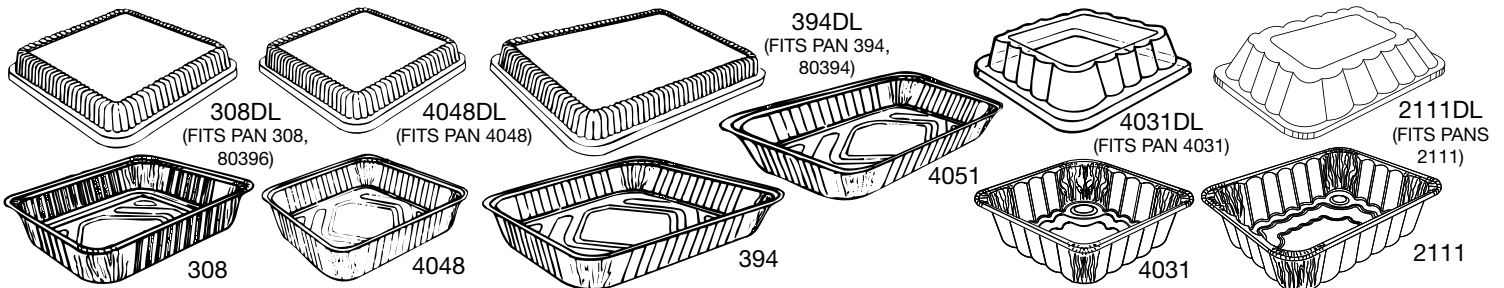

## PIES

ITEM #	DESCRIPTION	CAPACITY FL Oz.	RIM STYLE	DIMENSIONS (in Inches)				CASE		
				TOP OUT	TOP IN	BOTTOM	VERTICAL DEPTH	LBS.	CUBE	PACK
<b>CONTAINERS</b>										
304-30-200	9" Pie	24.0	FC	9	8	6 3/8	1 1/16	6.10	1.08	200
304-30-200P	9" Perforated Pie	24.0	FC	9	8	6 3/8	1 1/16	6.10	1.08	200
304-40-200	9" Pie	24.0	FC	9	8	6 3/8	1 1/16	7.83	1.08	200
304-40-200P	9" Perforated Pie	24.0	FC	9	8	6 3/8	1 1/16	7.83	1.08	200
305-35-200	10" Pie	33.4	FC	9 5/8	8 3/4	7	1 7/32	7.80	1.61	200
305-35-200P	10" Perforated Pie	33.4	FC	9 5/8	8 3/4	7	1 7/32	7.80	1.61	200
306-25-2000	5" Tart	8.0	FC	5	4 1/4	3 3/8	1 1/4	20.15	2.48	2000
4001-50-500	11" Extra Deep Pie	46.0	FC	10 9/16	9 11/16	7 19/32	1 13/32	33.00	4.31	500
4002-30-500	8" Pie	16.0	FC	7 31/32	7 1/16	5 3/4	27/32	12.25	2.82	500
4002-30-500P	8" Perforated Pie	16.0	FC	7 31/32	7 1/16	5 3/4	27/32	12.25	2.82	500
4003-50-250	12" Pie	60.0	FC	11 11/16	10 31/32	9	1 1/4	19.65	2.58	250
4003-50-250P	12" Perforated Pie	60.0	FC	11 11/16	10 31/32	9	1 1/4	19.65	2.58	250
4004-40-500	9" Extra Deep Pie	32.0	FC	9 1/32	8 5/16	6 5/8	1 1/4	21.25	3.37	500
4004-40-500P	9" Extra Deep Perforated Pie	32.0	FC	9 1/32	8 5/16	6 5/8	1 1/4	21.25	3.37	500
4005-35-500	8" Extra Deep Pie	22.0	FC	7 7/8	7 1/16	5 1/2	1 3/16	14.00	2.41	500
4005-35-500P	8" Extra Deep Perforated Pie	22.0	FC	7 7/8	7 1/16	5 1/2	1 3/16	14.00	2.41	500
4006-30-1000	6" Pie	9.0	FC	5 15/16	5 3/8	4	19/16	14.50	2.99	1000
4007-30-1000	Pot Pie	12.0	FC	5 23/32	5	3 3/8	1 1/2	15.50	2.42	1000
<b>LIDS</b>										
4007DL-1000	Plastic Dome Lid for 4007	—	—	6	—	—	1 3/4	15.40	4.97	1000