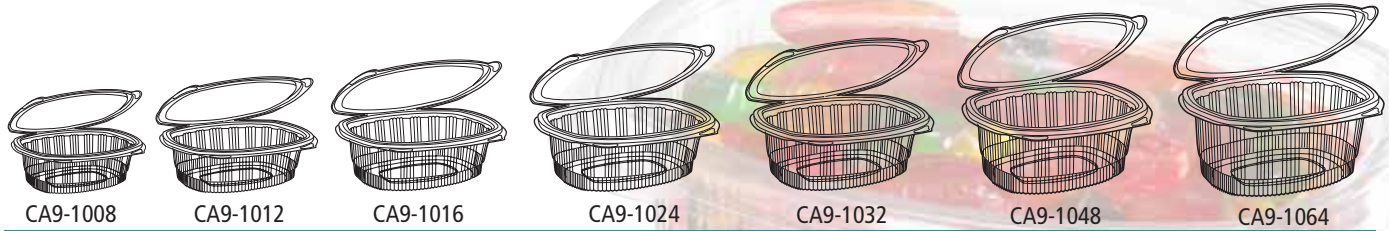

### APET Hinged Lid Deli Containers

Product Number	Description	Dimensions (in inches)	Case Pack	Case Weight	Case Cube
CA9-1008	8 oz Clear Hinged Container	4.92 x 5.87 x 1.32	200	10.30	2.40
CA9-1012	12 oz Clear Hinged Container	4.92 x 5.87 x 1.89	200	10.94	2.40
CA9-1016	16 oz Clear Hinged Container	4.92 x 5.87 x 2.48	200	11.09	2.40
CA9-1024	24 oz Clear Hinged Container	6.00 x 7.28 x 2.28	200	16.76	3.66
CA9-1032	32 oz Clear Hinged Container	6.00 x 7.28 x 2.99	200	17.16	3.66
CA9-1048	48 oz Clear Hinged Container	7.35 x 8.96 x 2.86	100	12.73	2.65
CA9-1064	64 oz Clear Hinged Container	7.35 x 8.96 x 3.72	100	12.46	2.65

### APET TimeSquare™ Deli Containers & Lids

Product Number	Description	Fl. Oz.	Dimensions (in inches)	Case Pack	Case Weight	Case Cube
SQ8	Clear Square Deli Container	8	1.5 x 4.5	1000	23.29	3.92
SQ12	Clear Square Deli Container	12	2.094 x 4.5	1000	23.29	3.92
SQ16	Clear Square Deli Container	16	2.938 X 4.5	1000	35.20	4.42
SQ24	Clear Square Deli Container	24	4.188 x 4.5	500	23.29	2.51
SQ24DB	Clear Square Deli Container - Dome Bottom	24	4.188 x 4.5	500	23.29	2.51
SQ32	Clear Square Deli Container	32	5.125 x 4.5	500	25.32	2.72

### APET Round Deli Containers & Lids

Product Number	Description	Dimensions (in inches)	Case Pack	Case Weight	Case Cube
WDC8000	8 oz Deli Round Container	4.625 x 1.75	1000	22.92	5.96
WDC12000	12 oz Deli Round Container	4.625 x 2.343	1000	30.32	5.76
WDC16000	16 oz Deli Round Container	4.625 x 2.938	1000	37.15	6.29
WDC24	24 oz Deli Round Container	4.625 x 4.219	500	24.65	4.10
WDC28	28 oz Deli Round Container		500	25.99	4.38
WDC32	32 oz Deli Round Container		500	32.01	4.38
WDC16L832K	16 oz Deli Round with Flat Lid - <b>Combo Pack</b>	4.625 x 2.938	250	13.89	3.00
WDC32L832K	32 oz Deli Round with Flat Lid - <b>Combo Pack</b>		250	20.11	3.47