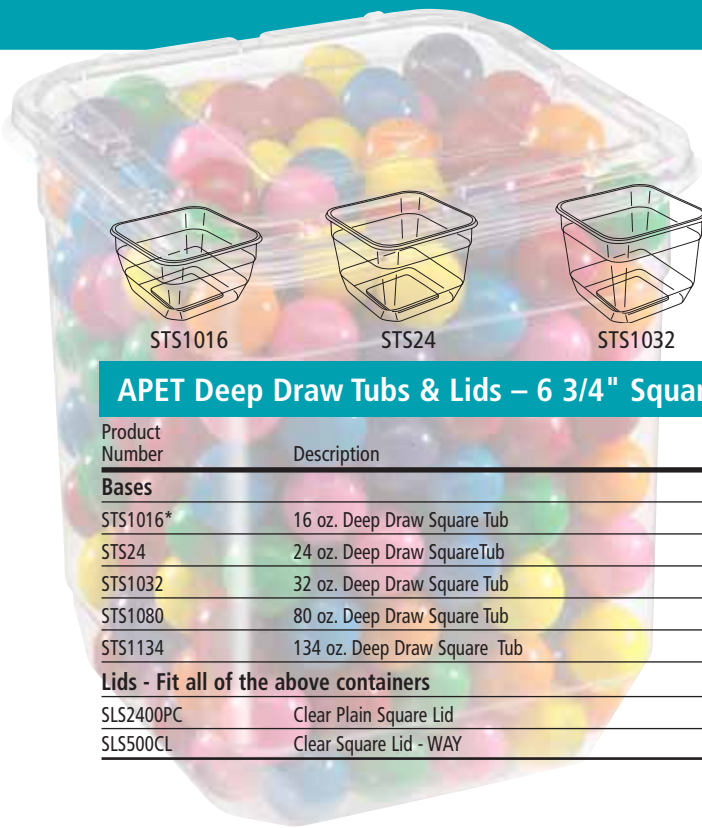

APET Deep Draw Tubs & Lids – 6 3/4" Square

Product Number	Description	Dimensions (in inches)	Case Pack	Case Weight	Case Cube
Bases					
STS1016*	16 oz. Deep Draw Square Tub	1 x 6.75	500	22.19	4.26
STS24	24 oz. Deep Draw Square Tub	1.5 x 6.75	350	19.71	4.26
STS1032	32 oz. Deep Draw Square Tub	2 x 6.75	340	23.86	4.26
STS1080	80 oz. Deep Draw Square Tub	4 x 6.75	595	85.17	24.46
STS1134	134 oz. Deep Draw Square Tub	7 x 6.75	490	93.90	24.46
Lids - Fit all of the above containers					
SLS2400PC	Clear Plain Square Lid	--	2400	106.71	24.46
SLS500CL	Clear Square Lid - WAY	--	500	19.95	4.90

APET Deep Draw Tubs & Lids – 7 1/2" Square

Product Number	Description	Dimensions (in inches)	Case Pack	Case Weight	Case Cube
Bases					
STL1130	130 oz. Square Deep Draw Tub	5.75 x 7.5	510	111.85	24.46
STL1142	142 oz. Square Deep Draw Tub	6.5 x 7.5	510	102.74	24.46
STL1160	160 oz. Square Deep Draw Tub	7.375 x 7.5	450	120.82	24.46
STL1175	175 oz. Square Deep Draw Tub	8.125 x 7.5	450	125.79	24.46
Lids - Fit all of the above containers					
SLL2016CL	Clear Square Lid	--	2016	156.96	24.46
SII2025DC	Clear Square Denestable Lid	--	2025	157.63	24.46

APET Rectangular Tubs & Lid

Product Number	Description	Dimensions (in inches)	Case Pack	Case Weight	Case Cube
Bases					
R170300	Rectangular Tub	9.9 x 6.5 x 3	220	24.97	2.92
R1704125EG	Rectangular Tub	9.9 x 6.5 x 4.125	200	35.26	2.92
Lid					
R18950LCL	Clear Rectangular Lid	9.9 x 6.5	200	15.36	1.77