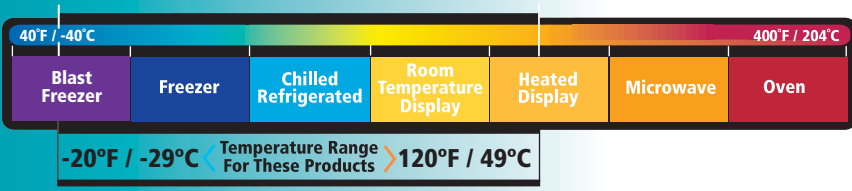

PET (-20°F/-29°C - 120°F/49°C)

These guidelines are supplied to assist you in determining the proper use of Pactiv products. They are based upon testing and published guidelines and are reliable in most applications. However, because every food supplier's recipes, ingredients, processes and supply chain is unique, these guidelines are not a substitute for product testing. Confirmation of product acceptability under your specific conditions of use must be done by you.

www.pactiv.com
800.476.4300

Carry-Out Packaging • Reheatable Packaging • Catering Products
Prep & Serve Packaging • Serve & Carry Trays • Bakery Carry-Out
Packaging • Tableware • Beverage Packaging • Packaging
Technology / Processor Packaging • Supermarket Trays

1900 West Field Court / Lake Forest, IL 60045 / 800.476.4300
3471 McNicoll Avenue / Scarborough, Ontario M1V 4B8 / Canada / 800.387.3282

7/07 10M Lit# 7-206MG
© PACTIV Corporation 2007