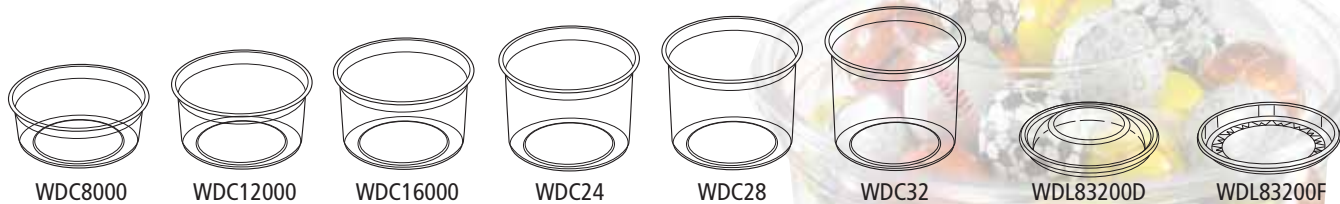

### APET Hinged Lid Deli Containers

Product Number	Description	Dimensions (in inches)	Case Pack	Case Weight	Case Cube
CA9-1008	8 oz Clear Hinged Container	4.92 x 5.87 x 1.32	200	10.30	2.40
CA9-1012	12 oz Clear Hinged Container	4.92 x 5.87 x 1.89	200	10.94	2.40
CA9-1016	16 oz Clear Hinged Container	4.92 x 5.87 x 2.48	200	11.09	2.40
CA9-1024	24 oz Clear Hinged Container	6.00 x 7.28 x 2.28	200	16.76	3.66
CA9-1032	32 oz Clear Hinged Container	6.00 x 7.28 x 2.99	200	17.16	3.66
CA9-1048	48 oz Clear Hinged Container	7.35 x 8.96 x 2.86	100	12.73	2.65
CA9-1064	64 oz Clear Hinged Container	7.35 x 8.96 x 3.72	100	12.46	2.65

### APET TimeSquare™ Deli Containers & Lids

Product Number	Description	Fl. Oz.	Dimensions (in inches)	Case Pack	Case Weight	Case Cube
SQ8	Clear Square Deli Container	8	1.5 x 4.5	1000	23.29	3.92
SQ12	Clear Square Deli Container	12	2.094 x 4.5	1000	23.29	3.92
SQ16	Clear Square Deli Container	16	2.938 X 4.5	1000	35.20	4.42
SQ24	Clear Square Deli Container	24	4.188 x 4.5	500	23.29	2.51
SQ24DB	Clear Square Deli Container - Dome Bottom	24	4.188 x 4.5	500	23.29	2.51
SQ32	Clear Square Deli Container	32	5.125 x 4.5	500	25.32	2.72

### APET Round Deli Containers & Lids

Product Number	Description	Dimensions (in inches)	Case Pack	Case Weight	Case Cube
WDC8000	8 oz Deli Round Container	4.625 x 1.75	1000	22.92	5.96
WDC12000	12 oz Deli Round Container	4.625 x 2.343	1000	30.32	5.76
WDC16000	16 oz Deli Round Container	4.625 x 2.938	1000	37.15	6.29
WDC24	24 oz Deli Round Container	4.625 x 4.219	500	24.65	4.10
WDC28	28 oz Deli Round Container		500	25.99	4.38
WDC32	32 oz Deli Round Container		500	32.01	4.38
WDC16L832K	16 oz Deli Round with Flat Lid - <b>Combo Pack</b>	4.625 x 2.938	250	13.89	3.00
WDC32L832K	32 oz Deli Round with Flat Lid - <b>Combo Pack</b>		250	20.11	3.47