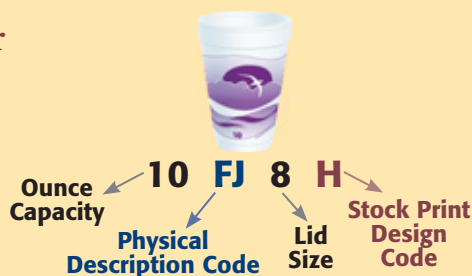

Stock Number Legend:

Numbers denote size.
Letters denote a specific style.

Physical Description

- J J Cup Style
- T Tall
- A Auto
- F Flush Fill
- B Bowl
- M Medium Profile
- S Squat Profile
- KY Greek Key Design
- X X Cup Style