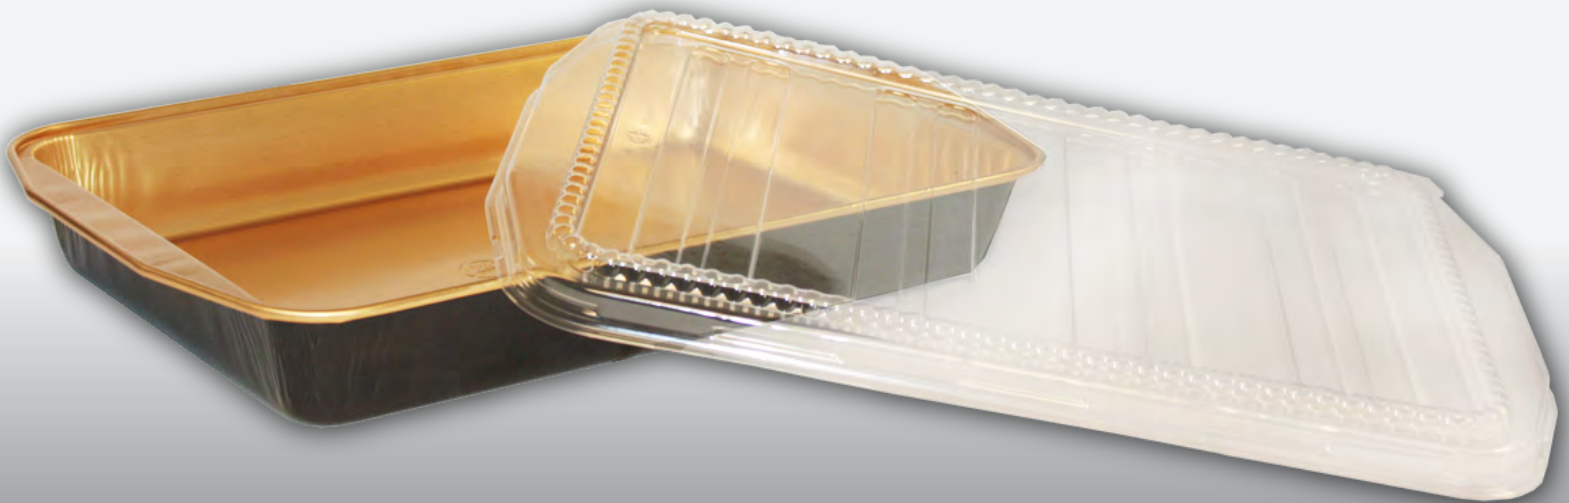

Gourmet
TO-GO®

NEW COMBO FOR
Gourmet-To-Go®

Stylish ♦ Premium ♦ Sophisticated

AVAILABLE NOW!

Rectangular Entrée with Dome Lid

- Largest size in the Gourmet-To-Go product line.
- Pan & lid are both 100% recyclable.
- Go from freezer to oven to table.
- Snap on dome lid allows for easy travel.

NEW

4204-80-25WLDL

Rectangular Entrée with Dome Lid

Dimensions: Top Out

14 1/2" x 9 3/4"

Vertical Depth

1 7/8"

Case: