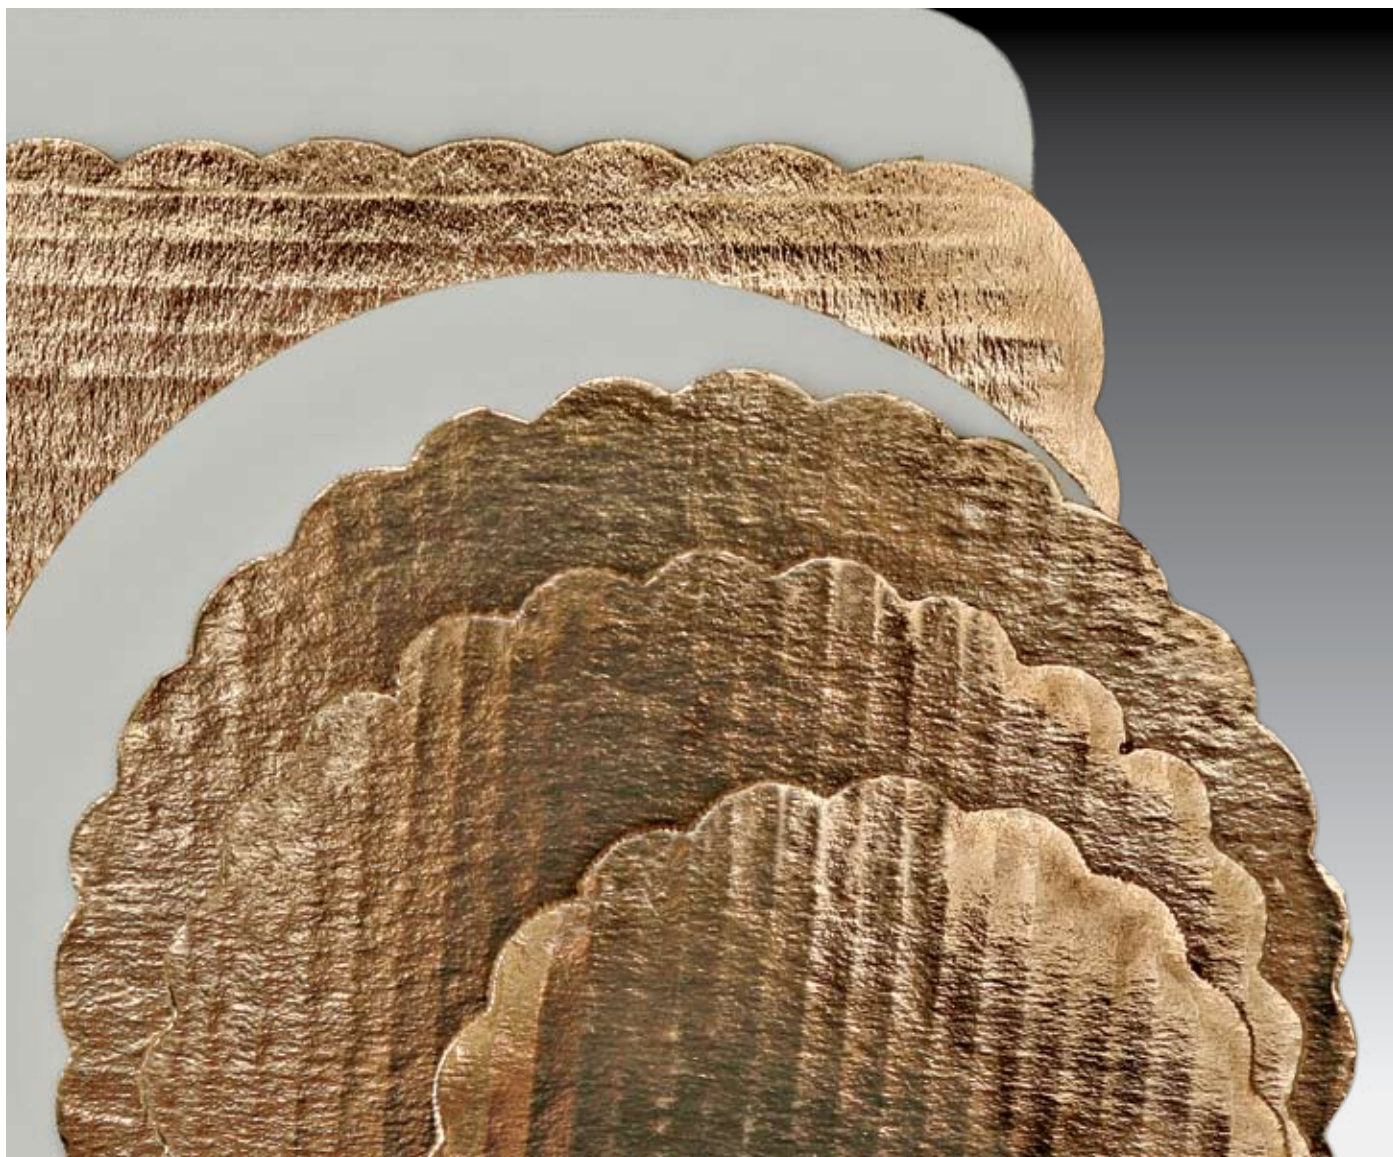

Cake Pads, Circles and Trays

Single and double wall corrugated cake pads, circles, and trays made to fit all traditional cakes. Made in three finishes. Over 30 options available.

.....
*Corrugated Cake Trays, Gold Cake Pad
and Gold Cake Circle*

Cake Pads, Circles and Trays

Single Wall Uncoated Pads & Circles

091103001	1/4 Sheet Corrugated Pad-White	White,Uncoated,Pack=100
091203001	1/2 Sheet Corrugated Pad-White	White,Uncoated,Pack=50
091303001	Full Sheet Corrugated Pad-White	White,Uncoated,Pack=50
093803001	7" Corrugated Circle-White	White,Uncoated,Pack=500
093003001	8" Corrugated Circle-White	White,Uncoated,Pack=500
093103001	9" Corrugated Circle-White	White,Uncoated,Pack=250
093203001	10" Corrugated Circle-White	White,Uncoated,Pack=100
093303001	12" Corrugated Circle-White	White,Uncoated,Pack=100
093403001	14" Corrugated Circle-White	White,Uncoated,Pack=100
093503001	16" Corrugated Circle-White	White,Uncoated,Pack=100

Single Wall Coated Pads & Circles

091002001	1/8 Sheet Corrugated Pad-White	White,Coated,Pack=200
091102001	1/4 Sheet Corrugated Pad-White	White,Coated,Pack=100
091202001	1/2 Sheet Corrugated Pad-White	White,Coated,Pack=50
091302001	Full Sheet Corrugated Pad-White	White,Coated,Pack=50
093002001	8" Corrugated Circle-White	White,Coated,Pack=500
093102001	9" Corrugated Circle-White	White,Coated,Pack=250
093202001	10" Corrugated Circle-White	White,Coated,Pack=250
093302001	12" Corrugated Circle-White	White,Coated,Pack=250
093402001	14" Corrugated Circle-White	White,Coated,Pack=250