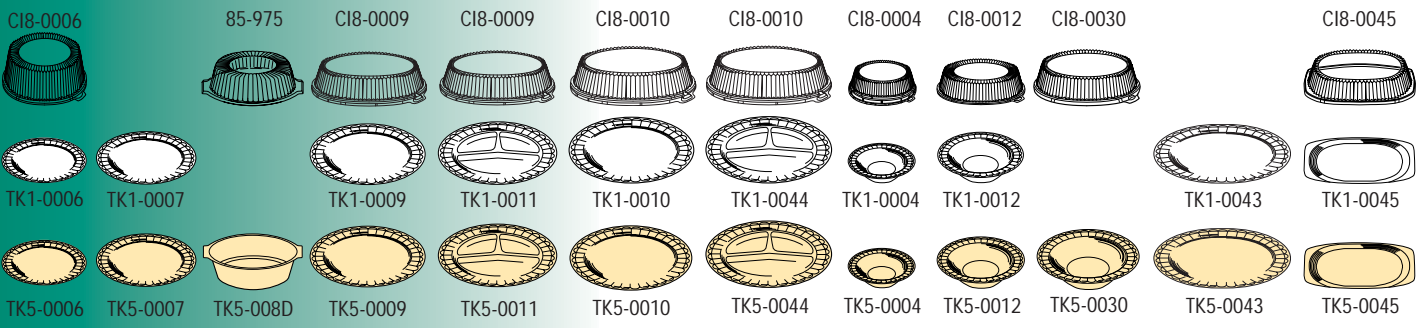

New
HIGH GLOSS
FINISH

Placemaker® Deluxe Laminated Disposable Tableware

NEW High Gloss finish.

Crystal clear dome lids.

Non-absorbent, cut-resistant surface.

Features Benefits

High Gloss Finish	Provides upscale appearance
Multiple Color Availability	White and vanilla plates and bowls
Foam Lamination	Provides non-absorbent, cut-resistant surface
Clear Dome Lids	Simplify product identification, while protecting food for merchandising or carry-out applications
Variety of Shapes & Sizes	Accommodate the most popular menu items

Product Numbers		Description	Dimension (in inches)	Case		Packing	
White	Vanilla			Approx. Wt.	Sleeve	Case	
TK1-0006	TK5-0006	6" Bread & Butter Plate	6" dia.	2.08	6.69	8/125	1000
C18-0006		Clear Dome for 6" Plates	--	4.50	10.50	8/63	504
TK1-0007	TK5-0007*	7" Sandwich Plate	7" dia.	2.72	9.78	8/125	1000
	TK5-008D*	8 oz. Casserole Dish (Deep)	--	3.88	11.19	8/125	1000
85-975		Clear Dome for Casserole Dish	--	2.80	10.00	4/125	500
TK1-0009	TK5-0009	No. 9 Dinner Plate	8 7/8" dia.	2.62	7.78	4/125	500
TK1-0011	TK5-0011	No. 9 3-Compartment Plate	8 7/8" dia.	2.72	8.08	4/125	500
C18-0009		Clear Dome for No. 9 Plates	--	4.60	9.50	4/63	252
TK1-0010	TK5-0010	10 1/4" Dinner Plate	10 1/4" dia.	3.63	11.77	4/125	500
TK1-0044	TK5-0044	10 1/4" 3-Compartment Plate	10 1/4" dia.	3.43	13.10	4/125	500
C18-0010		Clear Dome for 10 1/4" Plates	--	7.20	10.00	4/63	252
TK1-0004	TK5-0004	4 oz./5 oz. Bowl	--	1.62	4.67	8/125	1000
C18-0004		Clear Dome for 4 oz./5 oz. Bowls	--	4.10	9.00	12/84	1008
TK1-0012	TK5-0012	12 oz. Bowl	--	3.15	8.52	8/125	1000
C18-0012		Clear Dome for 12 oz. Bowls	--	3.00	7.30	6/84	504
	TK5-0030	30 oz. Bowl	--	3.55	8.35	4/125	500
C18-0030*		Clear Dome for 30 oz. Bowls	--	6.90	14.00	6/84	504
TK1-0043	TK5-0043*	8 1/2" x 11 1/2" Oval Platter	8 1/2 x 11 1/2	2.64	10.78	4/125	500
TK1-0045	TK5-0045*	7" x 9" Entree Platter	7 x 9	3.27	15.12	8/125	1000
C18-0045		Clear Dome for Entree Platters	--	3.50	13.80	6/84	504