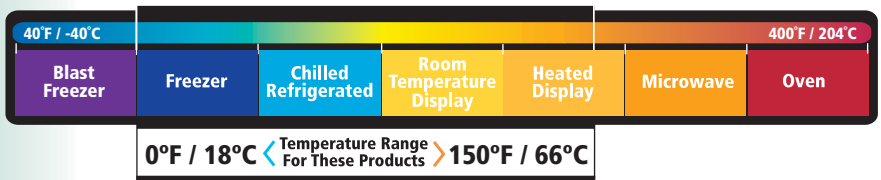

New
HIGH GLOSS
FINISH

Placemaker® Deluxe Laminated Disposable Tableware

NEW High Gloss finish.

Crystal clear dome lids.

Non-absorbent, cut-resistant surface.

Features Benefits

High Gloss Finish	Provides upscale appearance
Multiple Color Availability	White and vanilla plates and bowls
Foam Lamination	Provides non-absorbent, cut-resistant surface
Clear Dome Lids	Simplify product identification, while protecting food for merchandising or carry-out applications
Variety of Shapes & Sizes	Accommodate the most popular menu items