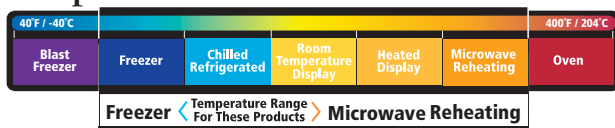

Temperature Guide

These guidelines are supplied to assist you in determining the proper use of Pactiv products. They are based upon testing and published guidelines and are reliable in most applications. However, because every food supplier's recipes, ingredients, processes and supply chain is unique, these guidelines are not a substitute for product testing. Confirmation of product acceptability under your specific conditions of use must be done by you.