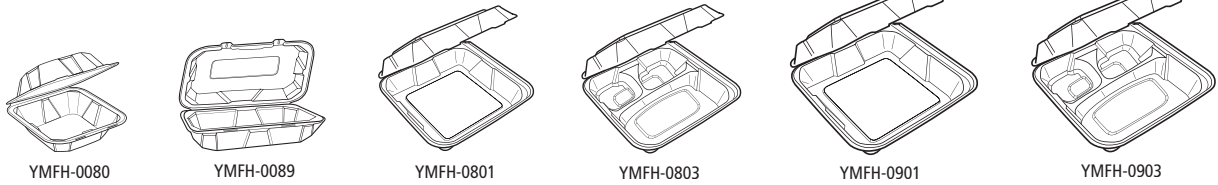

Fiber Blend Hinged Lid Containers

# Fiber Blend Hinged Lid Containers

Social responsibility, respect and care for the environment require action today while keeping an eye to the future. Pactiv's Fiber Blend Hinged Lid Containers meet the **ASTM D 6868** standards specifications for compostability. These products are made from sustainable, renewable materials.

## Fiber Blend Product Specifications

Product Number	Description	Dimensions (in inches)	Cube	Case Approx. Wt.	Sleeve	Case Pack
YMFH-0080	1-Compartment Dual Tab Sandwich Container	5.8 x 5.8 x 3.3	1.52	24.05	2/250	500
YMFH-0089	1-Compartment Dual Tab Utility Container	9.1 x 6.1 x 3.3	.89	12.91	1/150	150
YMFH-0801	Medium 1-Compartment Dual Tab Container	7.8 x 7.8 x 2.8	.90	10.93	1/150	150
YMFH-0803	Medium 3-Compartment Dual Tab Container	7.8 x 7.8 x 2.8	1.04	11.59	1/150	150
YMFH-0901	Large 1-Compartment Dual Tab Container	9 x 9 x 3.5	1.27	14.24	1/150	150
YMFH-0903	Large 3 -Compartment Dual Tab Container	9 x 9 x 3.5	1.45	14.90	1/150	150